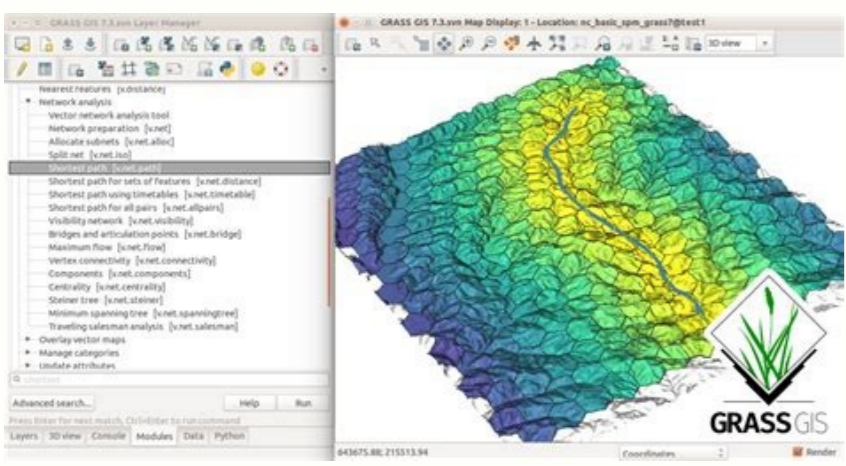

Spatial transformer network github

Spatial transformer network github pytorch.